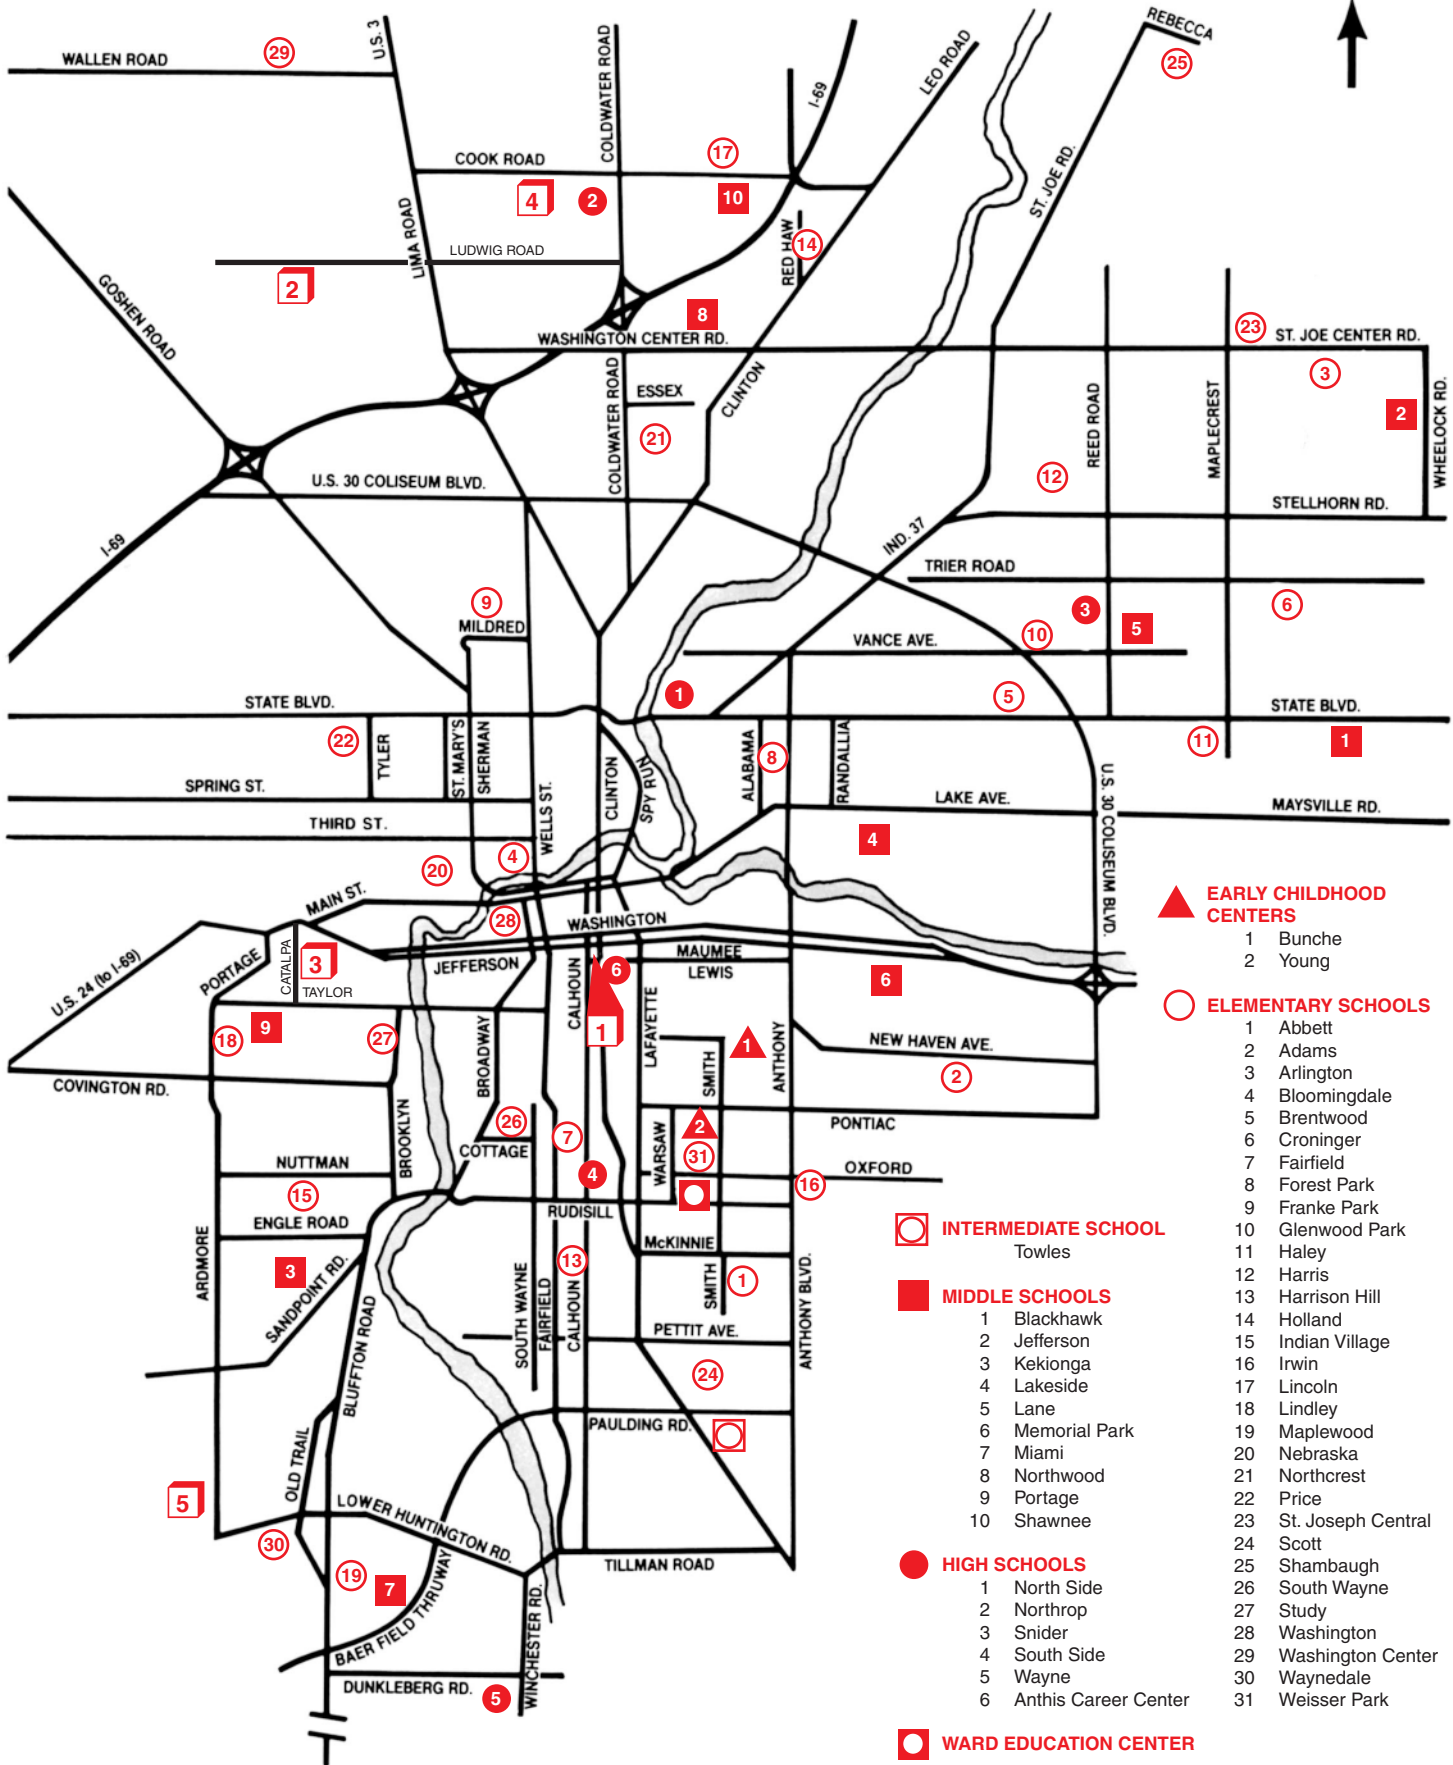

SCHOOL LOCATIONS

- ▲ **EARLY CHILDHOOD CENTERS**
 - 1 Bunche
 - 2 Young
- **ELEMENTARY SCHOOLS**
 - 1 Abbett
 - 2 Adams
 - 3 Arlington
 - 4 Bloomingdale
 - 5 Brentwood
 - 6 Croninger
 - 7 Fairfield
 - 8 Forest Park
 - 9 Franke Park
 - 10 Glenwood Park
 - 11 Haley
 - 12 Harris
 - 13 Harrison Hill
 - 14 Holland
 - 15 Indian Village
 - 16 Irwin
 - 17 Lincoln
 - 18 Lindley
 - 19 Maplewood
 - 20 Nebraska
 - 21 Northcrest
 - 22 Price
 - 23 St. Joseph Central
 - 24 Scott
 - 25 Shambaugh
 - 26 South Wayne
 - 27 Study
 - 28 Washington
 - 29 Washington Center
 - 30 Waynedale
 - 31 Weisser Park
- ◻ **INTERMEDIATE SCHOOL**
 - Towles
- **MIDDLE SCHOOLS**
 - 1 Blackhawk
 - 2 Jefferson
 - 3 Kekionga
 - 4 Lakeside
 - 5 Lane
 - 6 Memorial Park
 - 7 Miami
 - 8 Northwood
 - 9 Portage
 - 10 Shawnee
- **HIGH SCHOOLS**
 - 1 North Side
 - 2 Northrop
 - 3 Snider
 - 4 South Side
 - 5 Wayne
 - 6 Anthis Career Center
- ◼ **WARD EDUCATION CENTER**
 - 3 Printing Services/Media Services/Maintenance & Operations
 - 4 Transportation North
 - 5 Transportation South

- ◻ **ADMINISTRATION/OPERATIONS**
 - 1 Grile Administration Center
 - 2 Nutrition Services

- ◻ **WARD EDUCATION CENTER**
 - 3 Printing Services/Media Services/Maintenance & Operations
 - 4 Transportation North
 - 5 Transportation South